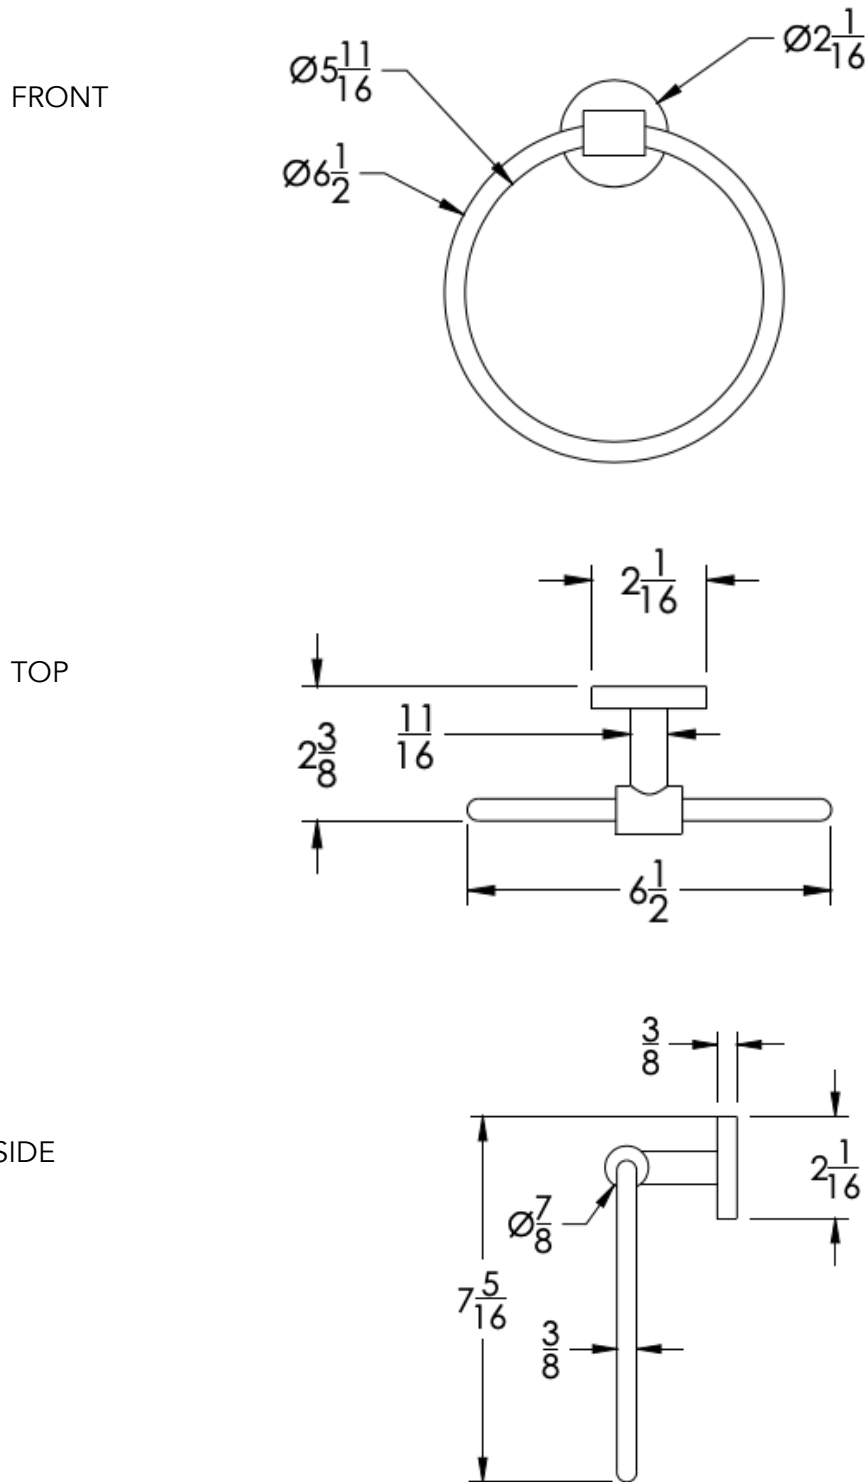

neelnox

LET
THERE
BE **DESIGN.**

FEATURES

- Premium 304 Grade Stainless Steel
- Solid Mount Construction
- Concealed Installation Hardware
- State of the art wall anchors included for installation on Dry wall or Tile

COLLECTION MASTERPIECE

TOWEL RING

Model	Product	Finishes Available
MST-TWR-1	Towel Ring	Multiple finishes available. Over 23 finishes to choose from.

FINISHES			
	Polished (-P)	Antique Copper (-ACOP)	Polished Gold (-PGLD)
	Brushed (-B)	Polished Brass (-PBRS)	Brushed Copper (-BCOP)
	Brushed Gold (-BGLD)	Matte White (-WHT)	Brushed Rose Gold (-BRGD)
	Matte Black (-BLK)	Brushed Modern Bronze (-BMBRZ)	Brushed Black (-BRBLK)
	Oil Rubbed Bronze (-ORB)	Glossy White (-GWHT)	Polished Black (-PBLK)
	Brushed Brass (-BBRS)	Polished Rose Gold (-PRGD)	Antique Nickel (-ANKL)
	Brushed Bronze (-BBRZ)	Unlacquered Brass (-UBRS)	Black Nickel (-NKBL)
	Antique Brass (-ABRS)	Polished Nickel (-PNKL)	

Dimensions in inches

NOTE: Dimensions subject to change without notice.